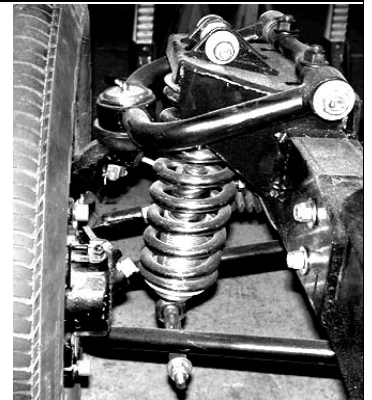

Front Suspension Packages

(All brake Rotors are Ford 4.5" on 5 bolt pattern.)

Whether you choose the Economy of a Street Package, or go all out with Performance Plus, you get everything you'll need "Hub to Hub" to get the front end ready to mount your tires and wheels! Build your Street Beast Your way and save!

Street Packages

For all Cobras, '33 & '34 Fords

New manual Rack

Rebuilt Power Rack

Installed on your Street Beast Frame before Shipment

Specs: Stamped Upper and Lower Control Arms, Coil Springs, Shock Absorbers, Strut Rods, Spindles, Brake Calipers w/9" Rotors, plus all required hoses, bushings, hardware, tie rod ends, brake pads, bearing and seals.

Note: Not recommended for Street Beasts Willys due to limited Tire/Wheel availability. Photos representative of packages offered; items may vary by model of Street Beast.

Performance Packages -

For all Cobras, '33 & '34 Fords & '41 Willys

New Manual Rack

Rebuilt Power Rack

Installed on your Street Beast Frame before Shipment

Specs: Tubular Upper and Lower Control Arms, Chrome Coil Overs, Spindles, Brake Calipers & 11" Rotors, plus all required hoses, bushings, hardware, tie rod ends, brake pads, bearing and seals.