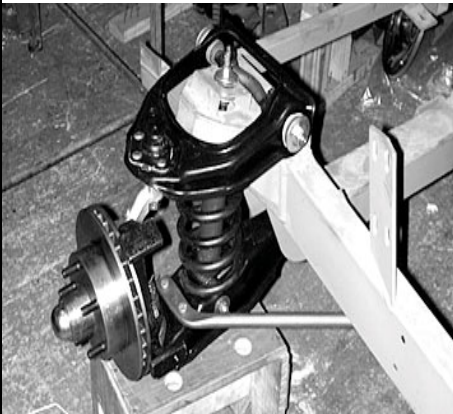

Street Packages

For all Cobras, '33 & '34 Fords

New manual Rack

Rebuilt Power Rack

Installed on your Street Beast Frame before Shipment

Specs: Stamped Upper and Lower Control Arms, Coil Springs, Shock Absorbers, Strut Rods, Spindles, Brake Calipers w/9" Rotors, plus all required hoses, bushings, hardware, tie rod ends, brake pads, bearing and seals.

Note: Not recommended for Street Beasts Willys due to limited Tire/Wheel availability. Photos representative of packages offered; items may vary by model of Street Beast.