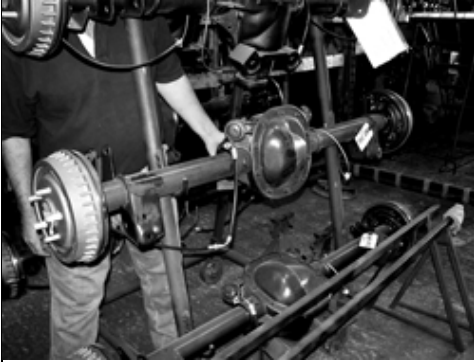

Rear Suspension Packages

Installed on your Street Beast Frame before Shipment
Add one of these Rear Suspension Packages out back and you'll be ready to roll in record time.

Drum Brake Packages

For all Cobras '33 & '34 Fords & '41 Willys

- Stamped Upper & Lower Control Arms
- Coil Springs, Shock Absorbers
- Rebuilt 8.8" Ford Housing with 5 lug axles - 59.5" wide (Ford 4.5 on 5 bolt pattern)
- Drum Brakes
- All required bushings, hardware, brake shoes, bearings and seals

Disk Brake Street Packages

For all Cobras '33 & '34 Fords & '41 Willys

- Stamped Upper & Lower Control Arms
- Coils, Shocks, Rebuild 8.8" Ford Housing w/5 lug axles - 61" wide (Ford 4.5" on 5 bolt pattern)
- 11" Disc Brake Rotors & Calipers
- All required bushings, hardware, brake pads, bearings and seals